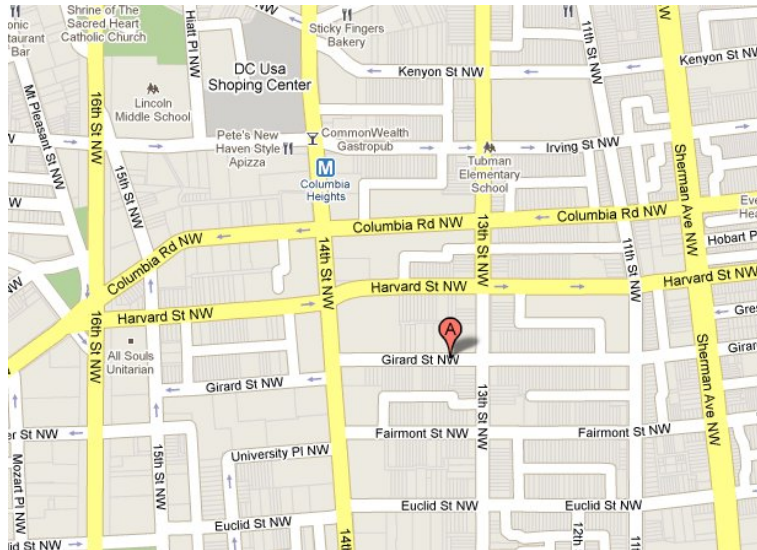

Asian American LEAD

Leadership, Empowerment and Development for Youth and Families

Directions to AALEAD

Our DC Office

1323 Girard St NW

Washington, DC 20009

202-884-0322 (x100, 101, 102)

By Metro: Get off at the Columbia Heights Metro stop. Exit on the side that says “Northbound.” When you are on the street level, walk down 14th St towards CVS—which will be behind you. You will pass Columbia Rd and Harvard St. Take a left on Girard St and our Community Center will be the last house on your left. Taking the Metro is encouraged.

By Car: We are located on Girard St NW between 13th and 14th Streets NW. See placement in the map above. Mapquest/Googlemaps would provide the best detailed directions from your location. You may park in our driveway in the back. Two-hour street parking is also available.